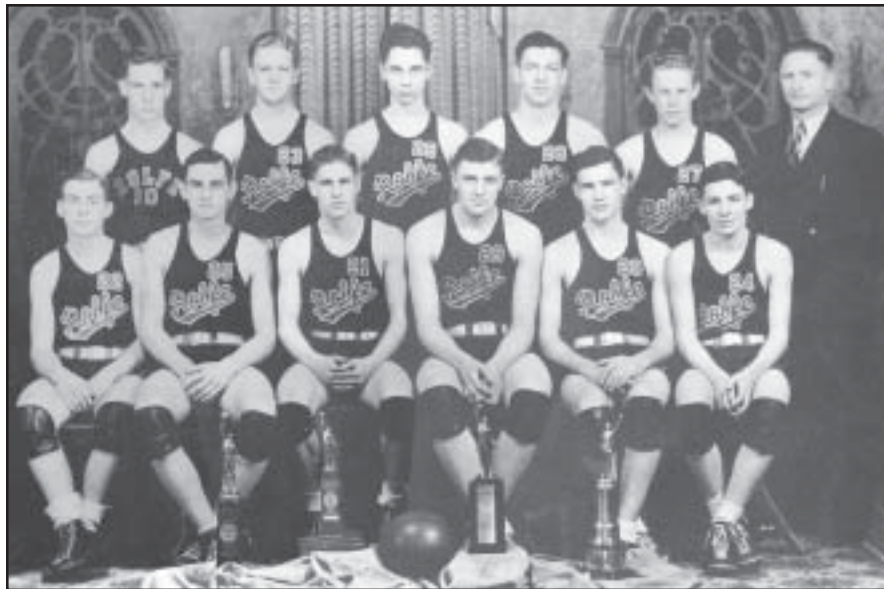

Edna Marcum, RHS principal, early 1900's and 1963.

Rolfe school building, 2000.

Rolfe Rhodes Scholars, Gordon Siefkin and Virgil Hancher, circa 1930.

RHS boys' basketball, c1973.

RHS cheerleader, circa 1973.

RHS girls' basketball, circa 1973.

RHS boys' basketball team, 2nd at state, 1938.

RHS girls' basketball team, 1908.

RHS prom, 1957.

RHS prom, 1958.

Grade school operetta, 1958.

Phyllis Pedersen, queen, and Robert Dixon, Puddin' Head the First, in a 1958 operetta.