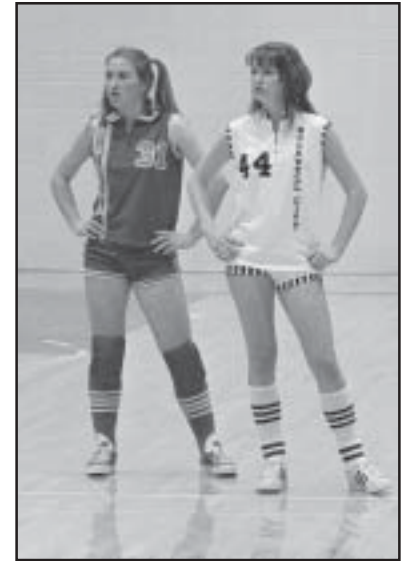

Edna Marcum, RHS principal, early 1900's and 1963.

Rolfe school building, 2000.

Rolfe Rhodes Scholars, Gordon Siefkin and Virgil Hancher, circa 1930.

RHS boys' basketball, c1973.

RHS cheerleader, circa 1973.

RHS girls' basketball, circa 1973.

RHS boys' basketball team, 2nd at state, 1938.

RHS girls' basketball team, 1908.

RHS prom, 1957.

RHS prom, 1958.

Grade school operetta, 1958.

Phyllis Pedersen, queen, and Robert Dixon, Puddin' Head the First, in a 1958 operetta.